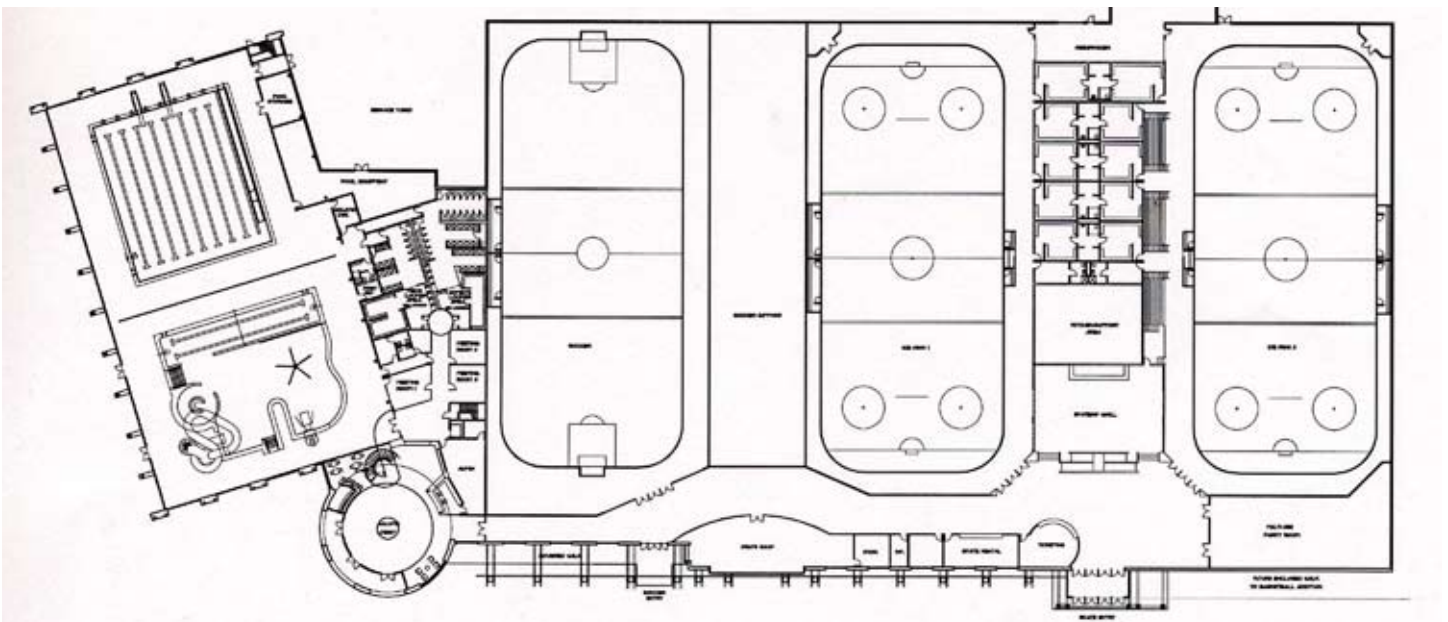

BRICK TOWNSHIP RECREATIONAL CENTER

Brick Township, New Jersey

TUNNELL-SPANGLER-WALSH & ASSOCIATES

TSW designed this 145,000 sq. ft. Community Recreational Center for Brick Township, New Jersey. The municipal facility houses two ice skating rinks, an indoor soccer rink, and a natatorium with a 8-lane, 25-yard lap pool.