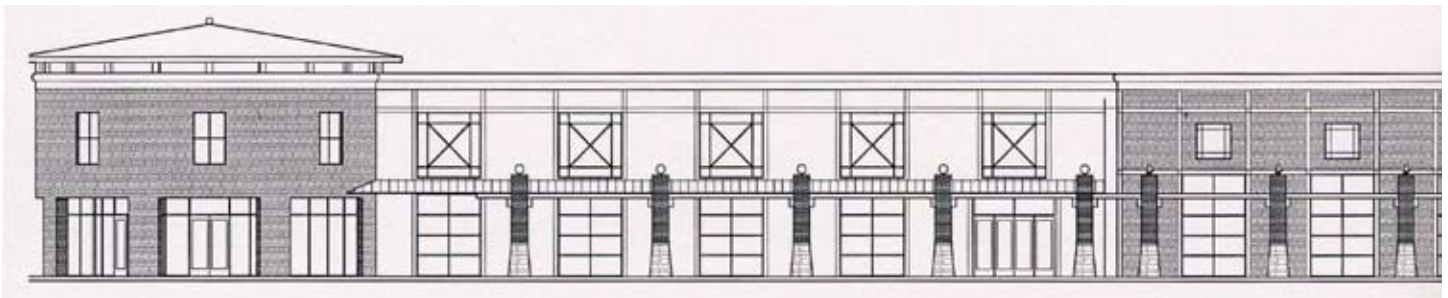

BRICK TOWNSHIP RECREATIONAL CENTER

Brick Township, New Jersey

TUNNELL-SPANGLER-WALSH & ASSOCIATES

TSW designed this 145,000 sq. ft. Community Recreational Center for Brick Township, New Jersey. The municipal facility houses two ice skating rinks, an indoor soccer rink, and a natatorium with a 8-lane, 25-yard lap pool.